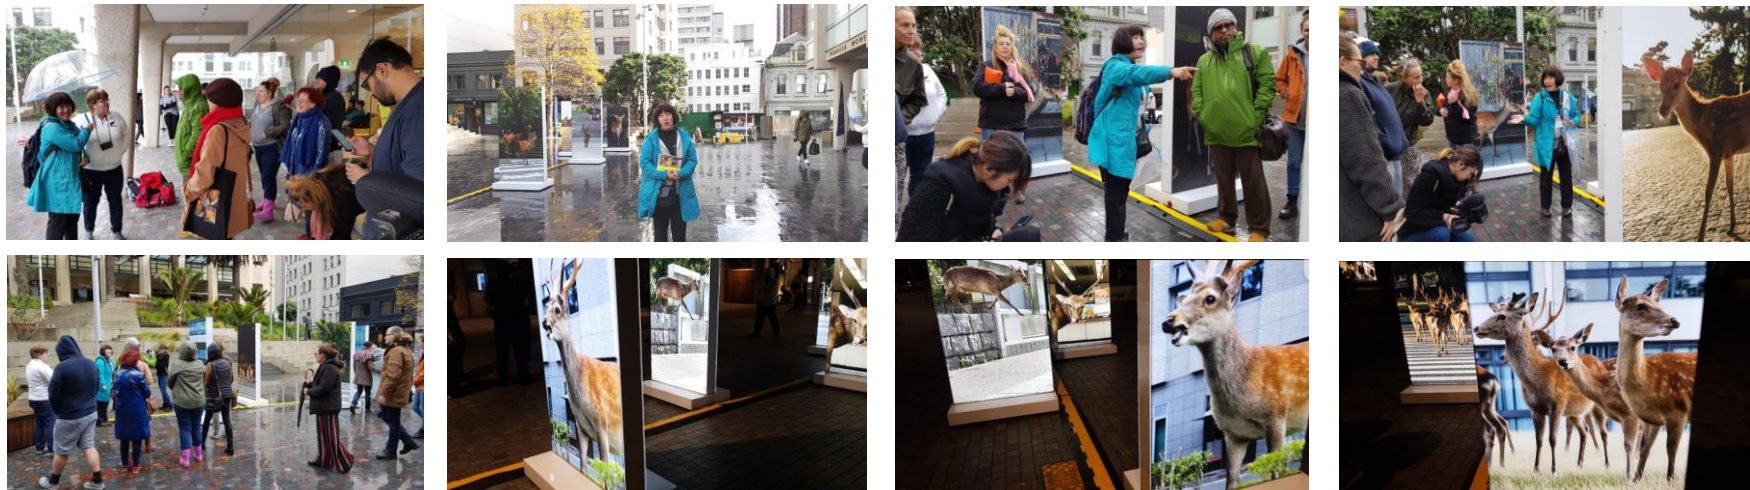

# Auckland Festival of Photography 28 May – 18 June, 2019

Deer Planet by Yoko Ishii from Japan, displaying her works at Ellen Melville Centre, downtown of Auckland

[ ] auckland festival of photography [whakaahua hākari]

Opening speech by Yoko Ishii from Japan. Her work Deer Planet is on display 24 hours/7 days in downtown Auckland

Yoko Ishii took a group of attendants to her each work on panel. At night time panels are lit and they look all amazing.